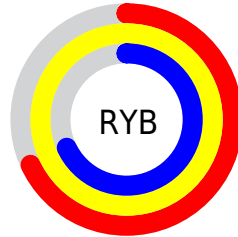

- Red (68%)
- Yellow (100%)
- Blue (68%)