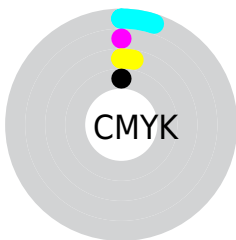

Details

The CIELCh color 99, 5.530, 159.140 is a light color, and the websafe version is hex FFFFFFFF. A complement of this color would be 97, 5.509, 339.859, and the grayscale version is 99, 0.012, 296.813.

A 20% lighter version of the original color is 100, 0.012, 296.813, and 79, 5.175, 160.919 is the 20% darker color. If you saturate the color by 10%, you get 97, 17.255, 158.415, and if you desaturate by 10%, it is 100, 0.012, 296.813.

Distribution

- Red (95%)
- Green (100%)
- Blue (97%)

- Red (95%)
- Yellow (98%)
- Blue (100%)

- Cyan (5%)
- Magenta (0%)
- Yellow (3%)
- Black (0%)

- Cyan (5%)
- Magenta (0%)
- Yellow (3%)

Brightness & Saturation Gradients