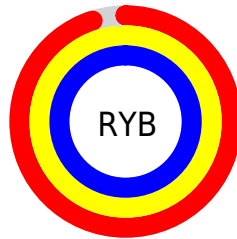

- Red (95%)
- Yellow (98%)
- Blue (100%)