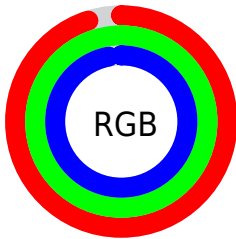

Distribution

- Red (95%)
- Green (100%)
- Blue (97%)