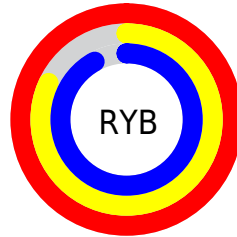

# Details

The CIELCh color **88, 21.653, 340.675** is a light color, and the websafe version is hex **FFCCFF**. A complement of this color would be **96, 21.332, 157.769**, and the grayscale version is **89, 0.011, 296.813**.

A 20% lighter version of the original color is **100, 0.012, 296.813**, and **68, 21.853, 340.833** is the 20% darker color. If you saturate the color by 10%, you get **82, 33.757, 341.596**, and if you desaturate by 10%, it is **94, 9.607, 339.821**.

# Distribution

Red (100%)

Green (82%)

Blue (92%)

Red (100%)

Yellow (82%)

Blue (92%)

Cyan (0%)