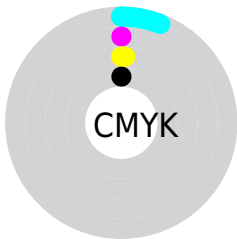

Details

The CIELCh color **99, 6.253, 180.085** is a light color, and the websafe version is hex FFFFFFFF. A complement of this color would be **96, 5.973, 4.248**, and the grayscale version is **98, 0.011, 296.813**.

A 20% lighter version of the original color is **100, 0.012, 296.813**, and **79, 5.686, 182.671** is the 20% darker color. If you saturate the color by 10%, you get **97, 14.807, 182.328**, and if you desaturate by 10%, it is **100, 0.012, 296.813**.

Distribution

- Red (94%)
- Green (100%)
- Blue (99%)

- Red (94%)
- Yellow (97%)
- Blue (100%)

- Cyan (6%)
- Magenta (0%)
- Yellow (1%)
- Black (0%)

- Cyan (6%)
- Magenta (0%)
- Yellow (1%)

Brightness & Saturation Gradients