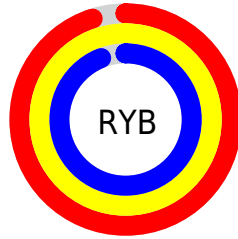

- Red (95%)
- Yellow (100%)
- Blue (94%)