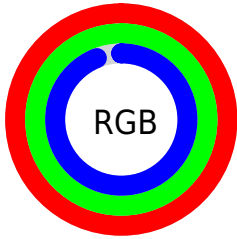

Distribution

- Red (100%)
- Green (99%)
- Blue (94%)