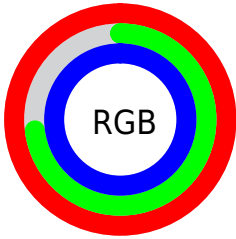

Distribution

- Red (100%)
- Green (73%)
- Blue (100%)