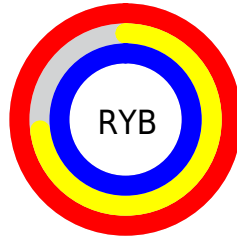

- Red (100%)
- Yellow (73%)
- Blue (100%)