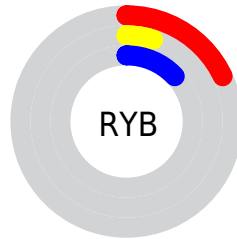

Conversions

Conversions Part 2

Format	Color
RYB	47, 13, 33
Decimal	3083553
CIELab	9.00, 20.10, -5.34
CIElCh	9, 20.799, 345.130
Yxy	1.0010, 0.3842, 0.2419
Android (android.graphics.Color)	4281273633 (0xFF2F0D21)
YUV	25.4460, 3.7241, 18.9029
Hunter-Lab	10.0051, 10.8479, -2.1643

Details

The CIELCh color **9, 20.799, 345.130** is a dark color, and the websafe version is hex **330000**. A complement of this color would be **16, 20.317, 152.766**, and the grayscale version is **9, 0.003, 296.813**.

A 20% lighter version of the original color is **29, 20.710, 345.766**, and **0, 0.000, 0.000** is the 20% darker color. If you saturate the color by 10%, you get **8, 22.979, 346.378**, and if you desaturate by 10%, it is **10, 18.310, 344.021**.

Distribution

- Red (18%)
- Green (5%)
- Blue (13%)

- Red (18%)
- Yellow (5%)
- Blue (13%)

- Cyan (0%)
- Magenta (72%)
- Yellow (30%)
- Black (82%)

- Cyan (82%)
- Magenta (95%)
- Yellow (87%)

Brightness & Saturation Gradients