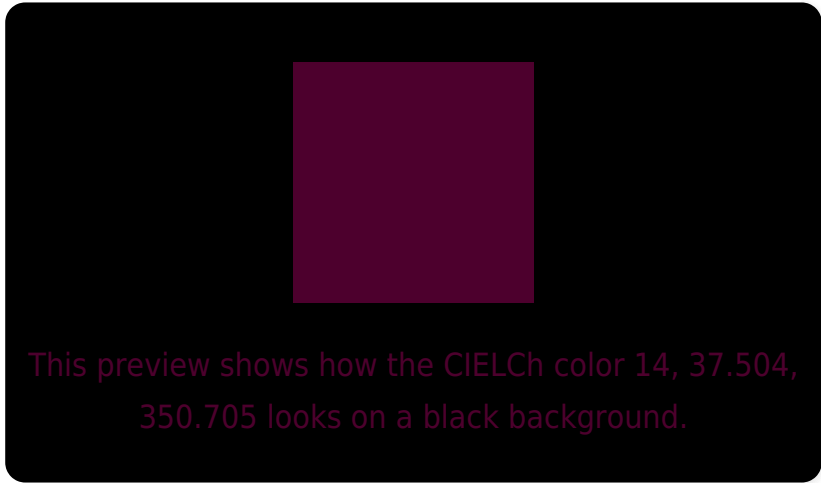

## White Background

This preview shows how the CIELCh color 14, 37.504, 350.705 looks on a white background.

## Color Contrast Check

Large Text (above 18pt) WCAG AA ✓ Pass

Any Text WCAG AA ✓ Pass

Large Text (above 18pt) WCAG AAA ✓ Pass

Any Text WCAG AAA ✓ Pass

# Black Background