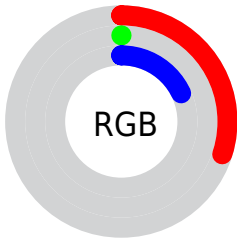

Distribution

- Red (30%)
- Green (0%)
- Blue (18%)