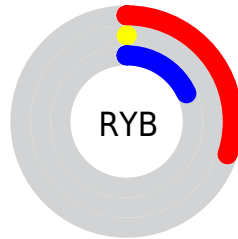

- Red (30%)
- Yellow (0%)
- Blue (18%)