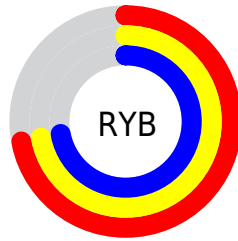

- Red (72%)
- Yellow (72%)
- Blue (72%)