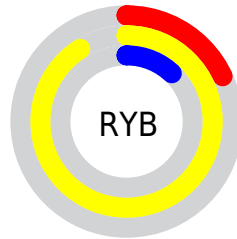

Details

The CMYK color **0.00, 0.06, 0.87, 0.09** is a light color, and the websafe version is hex **CCCC00**. The color can be described as light washed yellow. A complement of this color would be **0.87, 0.81, 0.00, 0.09**, and the grayscale version is **0.00, 0.00, 0.00, 0.21**.

A 20% lighter version of the original color is **0.00, 0.00, 0.62, 0.00**, and **0.00, 0.05, 1.00, 0.33** is the 20% darker color. If you saturate the color by 10%, you get **0.00, 0.07, 0.97, 0.09**, and if you desaturate by 10%, it is **0.00, 0.05, 0.77, 0.09**.

Distribution

Red (91%)

Green (85%)

Blue (12%)

Red (18%)

Yellow (91%)

Blue (12%)

Cyan (0%)