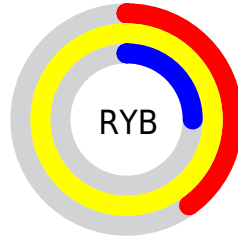

Details

The CMYK color **0.00, 0.12, 0.75, 0.00** is a light color, and the websafe version is hex **FFCC33**. The color can be described as light washed yellow. A complement of this color would be **0.75, 0.63, 0.00, 0.00**, and the grayscale version is **0.00, 0.00, 0.00, 0.15**.

A 20% lighter version of the original color is **0.00, 0.00, 0.52, 0.00**, and **0.00, 0.13, 1.00, 0.24** is the 20% darker color. If you saturate the color by 10%, you get **0.00, 0.14, 0.85, 0.00**, and if you desaturate by 10%, it is **0.00, 0.10, 0.65, 0.00**.

Distribution

Red (100%)

Green (88%)

Blue (25%)

Red (40%)

Yellow (100%)

Blue (25%)

Cyan (0%)