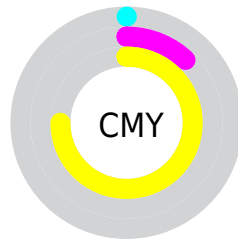

Details

The CMYK color **0.00, 0.12, 0.75, 0.00** is a light color, and the websafe version is hex **FFCC33**. The color can be described as light washed yellow. A complement of this color would be **0.75, 0.63, 0.00, 0.00**, and the grayscale version is **0.00, 0.00, 0.00, 0.15**.

A 20% lighter version of the original color is **0.00, 0.00, 0.52, 0.00**, and **0.00, 0.13, 1.00, 0.24** is the 20% darker color. If you saturate the color by 10%, you get **0.00, 0.14, 0.85, 0.00**, and if you desaturate by 10%, it is **0.00, 0.10, 0.65, 0.00**.

Distribution

Red (100%)

Green (88%)

Blue (25%)

Red (40%)

Yellow (100%)

Blue (25%)

Cyan (0%)

Magenta (12%)

Yellow (75%)

Black (0%)

Cyan (0%)

Magenta (12%)

Yellow (75%)

Brightness & Saturation Gradients

These gradients show how the CMYK color 0.00, 0.12, 0.75, 0.00 changes by changing the brightness by 10 percent. The first figure shows a shift by +10% for each color and the second figure -10%.