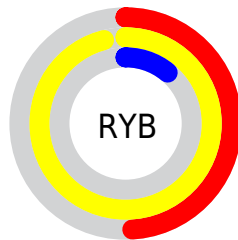

- Red (49%)
- Yellow (96%)
- Blue (11%)