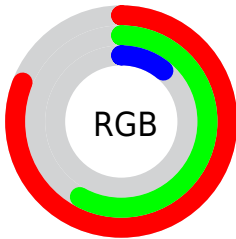

Distribution

- Red (81%)
- Green (58%)
- Blue (11%)