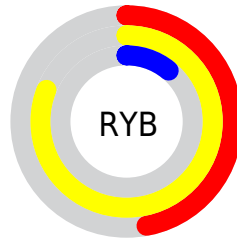

- Red (47%)
- Yellow (81%)
- Blue (11%)