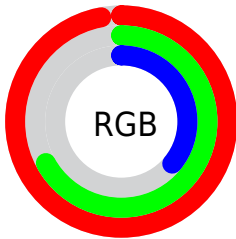

Distribution

- Red (97%)
- Green (67%)
- Blue (36%)