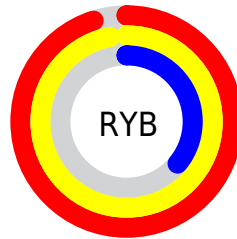

- Red (95%)
- Yellow (97%)
- Blue (36%)