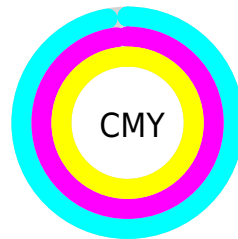

Details

The CMYK color **0.00, 0.37, 1.00, 0.97** is a dark color, and the websafe version is hex **000000**. A complement of this color would be **1.00, 0.63, 0.00, 0.97**, and the grayscale version is **0.00, 0.00, 0.00, 0.98**.

A 20% lighter version of the original color is **0.00, 0.04, 0.09, 0.79**, and **0.00, 0.00, 0.00, 1.00** is the 20% darker color. If you saturate the color by 10%, you get **0.00, 0.37, 1.00, 0.97**, and if you desaturate by 10%, it is **0.00, 0.33, 0.90, 0.97**.

Distribution

Red (3%)

Green (2%)

Blue (0%)

Red (2%)

Yellow (3%)

Blue (0%)

Cyan (0%)

Magenta (37%)

Yellow (100%)

Black (97%)

Cyan (97%)

Magenta (98%)

Yellow (100%)

Brightness & Saturation Gradients

These gradients show how the CMYK color 0.00, 0.37, 1.00, 0.97 changes by changing the brightness by 10 percent. The first figure shows a shift by +10% for each color and the second figure -10%.