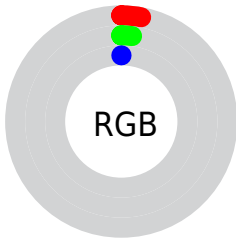

Distribution

Red (3%)

Green (2%)

Blue (0%)