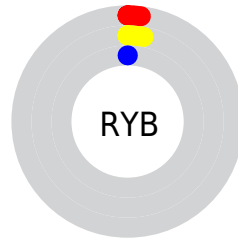

Details

The CMYK color **0.00, 0.37, 1.00, 0.97** is a dark color, and the websafe version is hex **000000**. A complement of this color would be **1.00, 0.63, 0.00, 0.97**, and the grayscale version is **0.00, 0.00, 0.00, 0.98**.

A 20% lighter version of the original color is **0.00, 0.04, 0.09, 0.79**, and **0.00, 0.00, 0.00, 1.00** is the 20% darker color. If you saturate the color by 10%, you get **0.00, 0.37, 1.00, 0.97**, and if you desaturate by 10%, it is **0.00, 0.33, 0.90, 0.97**.

Distribution

Red (3%)

Green (2%)

Blue (0%)

Red (2%)

Yellow (3%)

Blue (0%)

Cyan (0%)