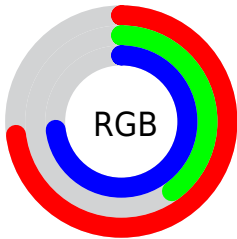

Distribution

Red (73%)

Green (40%)

Blue (73%)