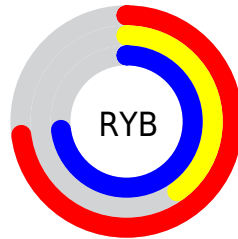

Details

The CMYK color **0.00, 0.45, 0.00, 0.27** is a light color, and the websafe version is hex **CC66CC**. A complement of this color would be **0.45, 0.00, 0.45, 0.27**, and the grayscale version is **0.00, 0.00, 0.00, 0.46**.

A 20% lighter version of the original color is **0.00, 0.36, 0.01, 0.04**, and **0.01, 0.62, 0.00, 0.48** is the 20% darker color. If you saturate the color by 10%, you get **0.00, 0.55, 0.00, 0.27**, and if you desaturate by 10%, it is **0.00, 0.35, 0.00, 0.27**.

Distribution

Red (73%)

Green (40%)

Blue (73%)

Red (73%)

Yellow (40%)

Blue (73%)

Cyan (0%)