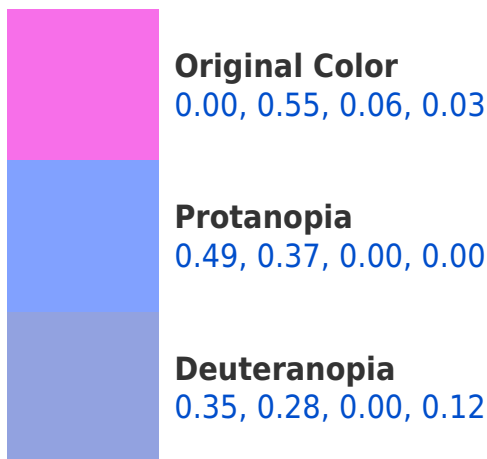

0.55, 0.00, 0.49, 0.03

Split Complementary

Split-complementary colors differ from the complementary color scheme. The scheme consists of three colors, the original color and two neighbors of the complement color.

0.55, 0.00, 0.22, 0.03

0.00, 0.10, 0.01, 0.51

0.00, 1.00, 0.11, 0.26

0.00, 1.00, 0.11, 0.76

Previews

White Background

This preview shows how the CMYK color 0.00, 0.55, 0.06, 0.03 looks on a white background.

CMYK 0.00, 0.55, 0.06, 0.03

Background

This preview shows how black text looks on a background with the CMYK color 0.00, 0.55, 0.06, 0.03.

This preview shows how white text looks on a background with the CMYK color 0.00, 0.55, 0.06, 0.03.

Dichromacy

Tritanopia

0.00, 0.43, 0.40, 0.07

Trichromacy

Original Color

0.00, 0.55, 0.06, 0.03

Protanomaly

0.30, 0.42, 0.00, 0.03