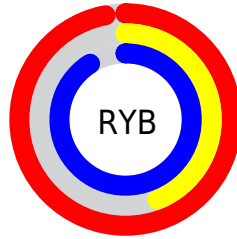

- Red (97%)
- Yellow (44%)
- Blue (91%)