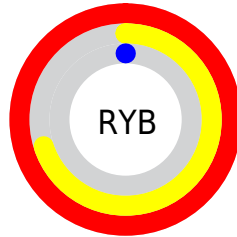

- Red (100%)
- Yellow (70%)
- Blue (0%)