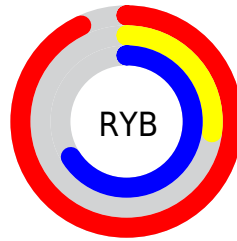

A 20% lighter version of the original color is **0.00, 0.49, 0.13, 0.00**, and **0.00, 1.00, 0.34, 0.31** is the 20% darker color. If you saturate the color by 10%, you get **0.00, 0.81, 0.33, 0.07**, and if you desaturate by 10%, it is **0.00, 0.61, 0.25, 0.07**.

Distribution

Red (93%)

Green (27%)

Blue (66%)

Red (93%)

Yellow (27%)

Blue (66%)

Cyan (0%)