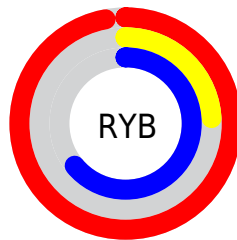

Details

The CMYK color **0.00, 0.75, 0.34, 0.03** is a light color, and the websafe version is hex **FF3399**. The color can be described as light washed rose. A complement of this color would be **0.75, 0.00, 0.41, 0.03**, and the grayscale version is **0.00, 0.00, 0.00, 0.50**.

A 20% lighter version of the original color is **0.00, 0.51, 0.15, 0.00**, and **0.00, 1.00, 0.40, 0.27** is the 20% darker color. If you saturate the color by 10%, you get **0.00, 0.85, 0.39, 0.03**, and if you desaturate by 10%, it is **0.00, 0.65, 0.29, 0.03**.

Distribution

Red (97%)

Green (24%)

Blue (64%)

Red (97%)

Yellow (24%)

Blue (64%)

Cyan (0%)