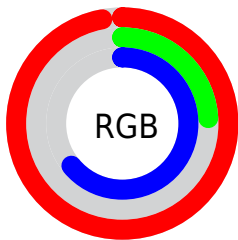

Distribution

Red (97%)

Green (24%)

Blue (64%)