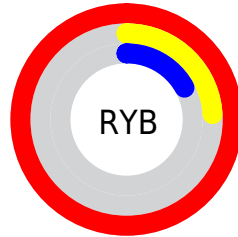

Details

The CMYK color **0.00, 0.77, 0.83, 0.00** is a dark color, and the websafe version is hex **FF3333**. The color can be described as dark washed red. A complement of this color would be **0.83, 0.06, 0.00, 0.00**, and the grayscale version is **0.00, 0.00, 0.00, 0.55**.

A 20% lighter version of the original color is **0.00, 0.52, 0.64, 0.00**, and **0.00, 1.00, 1.00, 0.26** is the 20% darker color. If you saturate the color by 10%, you get **0.00, 0.86, 0.93, 0.00**, and if you desaturate by 10%, it is **0.00, 0.68, 0.73, 0.00**.

Distribution

Red (100%)

Green (23%)

Blue (17%)

Red (100%)

Yellow (24%)

Blue (17%)

Cyan (0%)