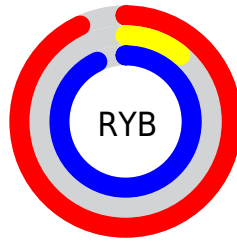

- Red (93%)
- Yellow (11%)
- Blue (93%)