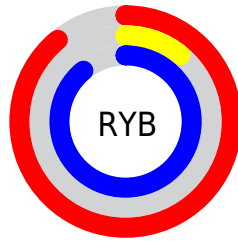

- Red (89%)
- Yellow (11%)
- Blue (89%)