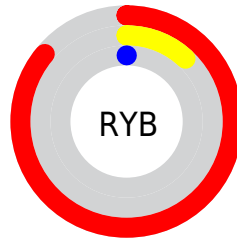

Details

The CMYK color **0.00, 0.88, 1.00, 0.14** is a dark color, and the websafe version is hex **CC0000**. The color can be described as dark washed red. A complement of this color would be **1.00, 0.12, 0.00, 0.14**, and the grayscale version is **0.00, 0.00, 0.00, 0.68**.

A 20% lighter version of the original color is **0.00, 0.62, 0.78, 0.00**, and **0.00, 1.00, 1.00, 0.40** is the 20% darker color. If you saturate the color by 10%, you get **0.00, 0.88, 1.00, 0.14**, and if you desaturate by 10%, it is **0.00, 0.79, 0.90, 0.14**.

Distribution

Red (86%)

Green (10%)

Blue (0%)

Red (86%)

Yellow (12%)

Blue (0%)

Cyan (0%)