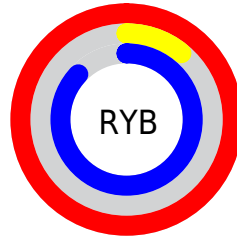

Red (100%)

Yellow (11%)

Blue (87%)