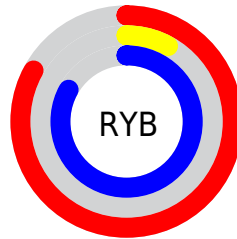

- Red (83%)
- Yellow (8%)
- Blue (83%)