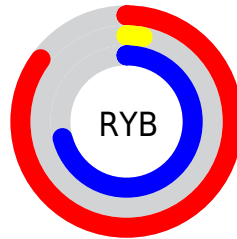

- Red (85%)
- Yellow (3%)
- Blue (71%)