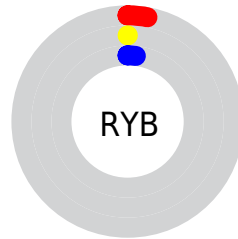

Details

The CMYK color **0.00, 1.00, 0.37, 0.97** is a dark color, and the websafe version is hex **000000**. A complement of this color would be **1.00, 0.00, 0.63, 0.97**, and the grayscale version is **0.00, 0.00, 0.00, 0.99**.

A 20% lighter version of the original color is **0.00, 0.09, 0.04, 0.79**, and **0.00, 0.00, 0.00, 1.00** is the 20% darker color. If you saturate the color by 10%, you get **0.00, 1.00, 0.37, 0.97**, and if you desaturate by 10%, it is **0.00, 0.90, 0.33, 0.97**.

Distribution

Red (3%)

Green (0%)

Blue (2%)

Red (3%)

Yellow (0%)

Blue (2%)

Cyan (0%)