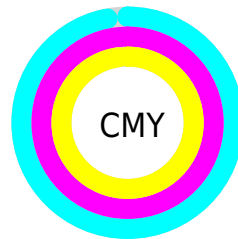

Details

The CMYK color **0.00, 1.00, 0.37, 0.97** is a dark color, and the websafe version is hex **000000**. A complement of this color would be **1.00, 0.00, 0.63, 0.97**, and the grayscale version is **0.00, 0.00, 0.00, 0.99**.

A 20% lighter version of the original color is **0.00, 0.09, 0.04, 0.79**, and **0.00, 0.00, 0.00, 1.00** is the 20% darker color. If you saturate the color by 10%, you get **0.00, 1.00, 0.37, 0.97**, and if you desaturate by 10%, it is **0.00, 0.90, 0.33, 0.97**.

Distribution

Red (3%)

Green (0%)

Blue (2%)

Red (3%)

Yellow (0%)

Blue (2%)

Cyan (0%)

Magenta (100%)

Yellow (37%)

Black (97%)

Cyan (97%)

Magenta (100%)

Yellow (98%)

Brightness & Saturation Gradients

These gradients show how the CMYK color 0.00, 1.00, 0.37, 0.97 changes by changing the brightness by 10 percent. The first figure shows a shift by +10% for each color and the second figure -10%.