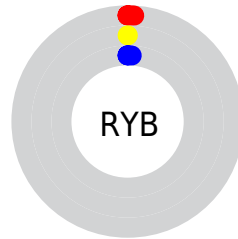

Details

The CMYK color **0.00, 1.00, 0.33, 0.99** is a dark color, and the websafe version is hex **000000**. A complement of this color would be **1.00, 0.00, 0.67, 0.99**, and the grayscale version is **0.00, 0.00, 0.00, 1.00**.

A 20% lighter version of the original color is **0.00, 0.04, 0.02, 0.80**, and **0.00, 0.00, 0.00, 1.00** is the 20% darker color. If you saturate the color by 10%, you get **0.00, 1.00, 0.33, 0.99**, and if you desaturate by 10%, it is **0.00, 0.90, 0.30, 0.99**.

Distribution

Red (1%)

Green (0%)

Blue (1%)

Red (1%)

Yellow (0%)

Blue (1%)

Cyan (0%)