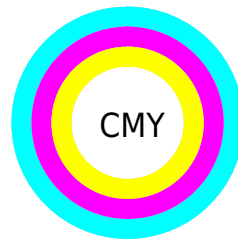

Details

The CMYK color **0.00, 1.00, 0.33, 0.99** is a dark color, and the websafe version is hex **000000**. A complement of this color would be **1.00, 0.00, 0.67, 0.99**, and the grayscale version is **0.00, 0.00, 0.00, 1.00**.

A 20% lighter version of the original color is **0.00, 0.04, 0.02, 0.80**, and **0.00, 0.00, 0.00, 1.00** is the 20% darker color. If you saturate the color by 10%, you get **0.00, 1.00, 0.33, 0.99**, and if you desaturate by 10%, it is **0.00, 0.90, 0.30, 0.99**.

Distribution

Red (1%)

Green (0%)

Blue (1%)

Red (1%)

Yellow (0%)

Blue (1%)

Cyan (0%)

Magenta (100%)

Yellow (33%)

Black (99%)

Cyan (99%)

Magenta (100%)

Yellow (99%)

Brightness & Saturation Gradients

These gradients show how the CMYK color 0.00, 1.00, 0.33, 0.99 changes by changing the brightness by 10 percent. The first figure shows a shift by +10% for each color and the second figure -10%.