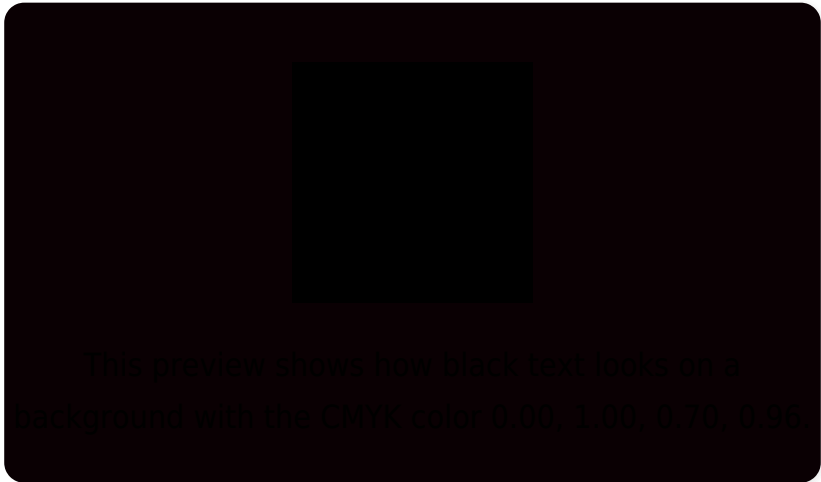

CMYK 0.00, 1.00, 0.70, 0.96

Background