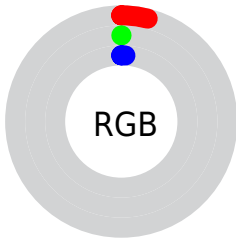

Distribution

Red (4%)

Green (0%)

Blue (1%)