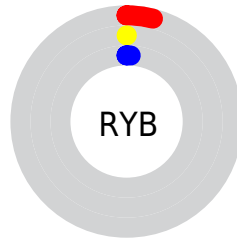

Details

The CMYK color **0.00, 1.00, 0.70, 0.96** is a dark color, and the websafe version is hex **000000**. A complement of this color would be **1.00, 0.00, 0.30, 0.96**, and the grayscale version is **0.00, 0.00, 0.00, 0.99**.

A 20% lighter version of the original color is **0.00, 0.11, 0.07, 0.79**, and **0.00, 0.00, 0.00, 1.00** is the 20% darker color. If you saturate the color by 10%, you get **0.00, 1.00, 0.70, 0.96**, and if you desaturate by 10%, it is **0.00, 0.90, 0.63, 0.96**.

Distribution

Red (4%)

Green (0%)

Blue (1%)

Red (4%)

Yellow (0%)

Blue (1%)

Cyan (0%)