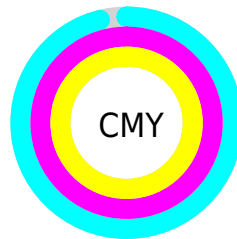

Details

The CMYK color **0.00, 1.00, 0.70, 0.96** is a dark color, and the websafe version is hex **000000**. A complement of this color would be **1.00, 0.00, 0.30, 0.96**, and the grayscale version is **0.00, 0.00, 0.00, 0.99**.

A 20% lighter version of the original color is **0.00, 0.11, 0.07, 0.79**, and **0.00, 0.00, 0.00, 1.00** is the 20% darker color. If you saturate the color by 10%, you get **0.00, 1.00, 0.70, 0.96**, and if you desaturate by 10%, it is **0.00, 0.90, 0.63, 0.96**.

Distribution

Red (4%)

Green (0%)

Blue (1%)

Red (4%)

Yellow (0%)

Blue (1%)

Cyan (0%)

Magenta (100%)

Yellow (70%)

Black (96%)

Cyan (96%)

Magenta (100%)

Yellow (99%)

Brightness & Saturation Gradients

These gradients show how the CMYK color 0.00, 1.00, 0.70, 0.96 changes by changing the brightness by 10 percent. The first figure shows a shift by +10% for each color and the second figure -10%.