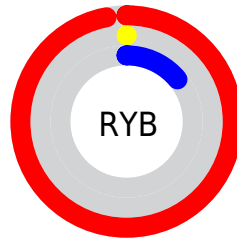

- Red (97%)
- Yellow (0%)
- Blue (14%)