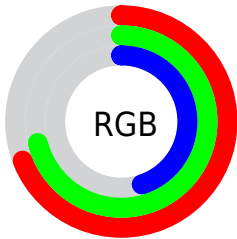

Distribution

Red (69%)

Green (71%)

Blue (45%)