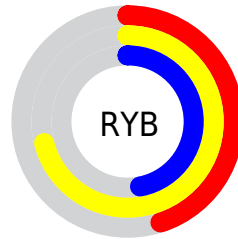

Details

The CMYK color **0.03, 0.00, 0.37, 0.29** is a light color, and the websafe version is hex **999966**. A complement of this color would be **0.34, 0.37, 0.00, 0.29**, and the grayscale version is **0.00, 0.00, 0.00, 0.33**.

A 20% lighter version of the original color is **0.02, 0.00, 0.30, 0.07**, and **0.05, 0.00, 0.49, 0.50** is the 20% darker color. If you saturate the color by 10%, you get **0.04, 0.00, 0.47, 0.29**, and if you desaturate by 10%, it is **0.02, 0.00, 0.27, 0.29**.

Distribution

Red (69%)

Green (71%)

Blue (45%)

Red (45%)

Yellow (71%)

Blue (47%)

Cyan (3%)