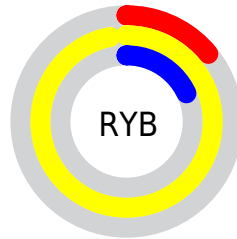

- Red (14%)
- Yellow (97%)
- Blue (18%)