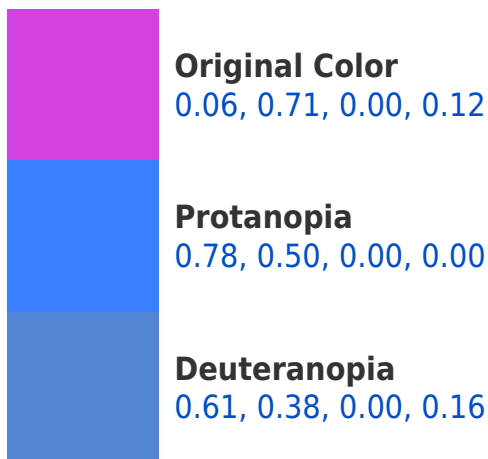

0.71, 0.00, 0.43, 0.12

0.00, 0.10, 0.09, 0.56

0.00, 1.00, 0.92, 0.31

0.00, 1.00, 0.92, 0.81

Previews

White Background

This preview shows how the CMYK color 0.06, 0.71, 0.00, 0.12 looks on a white background.

CMYK 0.06, 0.71, 0.00, 0.12

Background

This preview shows how black text looks on a background with the CMYK color 0.06, 0.71, 0.00, 0.12.

This preview shows how white text looks on a background with the CMYK color 0.06, 0.71, 0.00, 0.12.

Color Blindness Simulation

Color vision deficiency is a very complex topic, and I could not describe the different causes any better than Wikipedia does, so if you want to learn more, you should check out their [article about color blindness](#).

Dichromacy

Tritanopia

0.00, 0.47, 0.44, 0.23

Trichromacy

Original Color
0.06, 0.71, 0.00, 0.12

Protanomaly
0.54, 0.57, 0.00, 0.04

Deuteranomaly
0.40, 0.50, 0.00, 0.15

Tritanomaly
0.00, 0.55, 0.25, 0.21