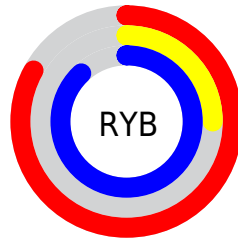

Red (83%)

Yellow (25%)

Blue (88%)