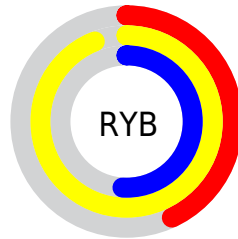

- Red (43%)
- Yellow (94%)
- Blue (51%)