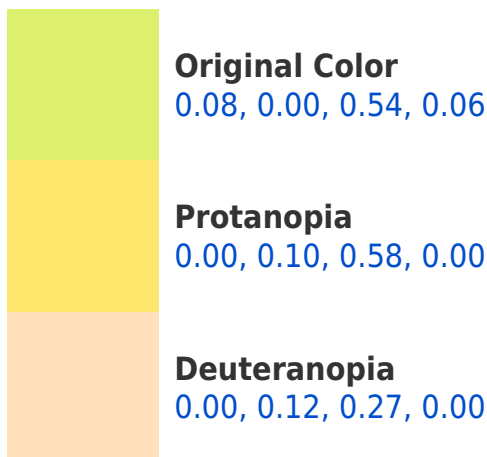

0.20, 0.54, 0.00, 0.06

0.09, 0.10, 0.00, 0.53

0.85, 1.00, 0.00, 0.28

0.85, 1.00, 0.00, 0.78

Previews

White Background

This preview shows how the CMYK color 0.08, 0.00, 0.54, 0.06 looks on a white background.

CMYK 0.08, 0.00, 0.54, 0.06

Background

This preview shows how black text looks on a background with the CMYK color 0.08, 0.00, 0.54, 0.06.

This preview shows how white text looks on a background with the CMYK color 0.08, 0.00, 0.54, 0.06.

Color Blindness Simulation

Color vision deficiency is a very complex topic, and I could not describe the different causes any better than Wikipedia does, so if you want to learn more, you should check out their [article about color blindness](#).

Dichromacy

Tritanopia

0.03, 0.07, 0.00, 0.05

Trichromacy

Original Color
0.08, 0.00, 0.54, 0.06

Protanomaly
0.00, 0.04, 0.55, 0.05

Deuteranomaly
0.00, 0.05, 0.34, 0.05

Tritanomaly
0.00, 0.00, 0.15, 0.10