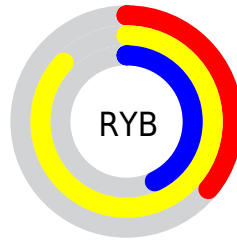

- Red (36%)
- Yellow (87%)
- Blue (43%)