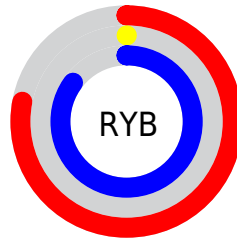

- Red (78%)
- Yellow (0%)
- Blue (85%)