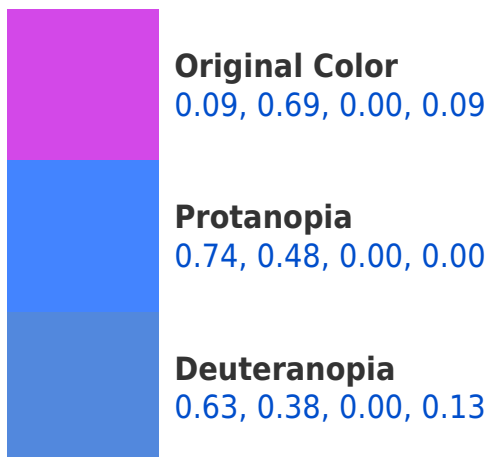

CMYK 0.09, 0.69, 0.00, 0.09

Background

This preview shows how black text looks on a background with the CMYK color 0.09, 0.69, 0.00, 0.09.

This preview shows how white text looks on a background with the CMYK color 0.09, 0.69, 0.00, 0.09.

Color Blindness Simulation

Color vision deficiency is a very complex topic, and I could not describe the different causes any better than Wikipedia does, so if you want to learn more, you should check out their [article about color blindness](#).

Dichromacy

Tritanopia

0.00, 0.44, 0.40, 0.23

Trichromacy

Original Color

0.09, 0.69, 0.00, 0.09

Protanomaly

0.52, 0.55, 0.00, 0.03

Deuteranomaly

0.43, 0.50, 0.00, 0.12

Tritanomaly

0.00, 0.52, 0.21, 0.21

Monochromacy

Original Color

0.09, 0.69, 0.00, 0.09

Achromatopsia