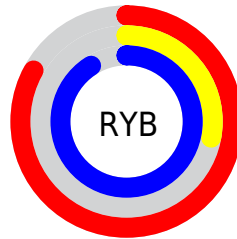

- Red (83%)
- Yellow (28%)
- Blue (91%)