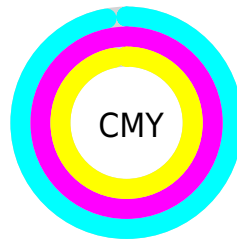

Details

The CMYK color **0.12, 1.00, 0.00, 0.97** is a dark color, and the websafe version is hex **000000**. A complement of this color would be **0.88, 0.00, 1.00, 0.97**, and the grayscale version is **0.00, 0.00, 0.00, 0.99**.

A 20% lighter version of the original color is **0.02, 0.09, 0.00, 0.79**, and **0.00, 0.00, 0.00, 1.00** is the 20% darker color. If you saturate the color by 10%, you get **0.12, 1.00, 0.00, 0.97**, and if you desaturate by 10%, it is **0.11, 0.90, 0.00, 0.97**.

Distribution

Red (3%)

Green (0%)

Blue (3%)

Red (3%)

Yellow (0%)

Blue (3%)

Cyan (12%)

Magenta (100%)

Yellow (0%)

Black (97%)

Cyan (97%)

Magenta (100%)

Yellow (97%)

Brightness & Saturation Gradients

These gradients show how the CMYK color 0.12, 1.00, 0.00, 0.97 changes by changing the brightness by 10 percent. The first figure shows a shift by +10% for each color and the second figure -10%.