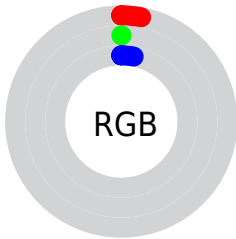

Distribution

Red (3%)

Green (0%)

Blue (3%)