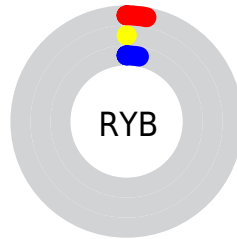

Details

The CMYK color **0.12, 1.00, 0.00, 0.97** is a dark color, and the websafe version is hex **000000**. A complement of this color would be **0.88, 0.00, 1.00, 0.97**, and the grayscale version is **0.00, 0.00, 0.00, 0.99**.

A 20% lighter version of the original color is **0.02, 0.09, 0.00, 0.79**, and **0.00, 0.00, 0.00, 1.00** is the 20% darker color. If you saturate the color by 10%, you get **0.12, 1.00, 0.00, 0.97**, and if you desaturate by 10%, it is **0.11, 0.90, 0.00, 0.97**.

Distribution

Red (3%)

Green (0%)

Blue (3%)

Red (3%)

Yellow (0%)

Blue (3%)

Cyan (12%)