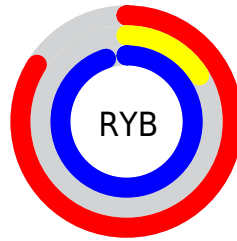

- Red (84%)
- Yellow (16%)
- Blue (95%)