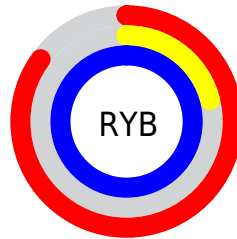

- Red (85%)
- Yellow (21%)
- Blue (100%)