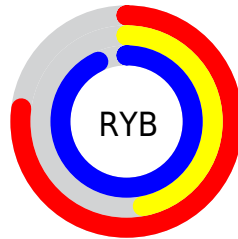

Details

The CMYK color **0.17, 0.49, 0.00, 0.07** is a light color, and the websafe version is hex **CC66CC**. A complement of this color would be **0.32, 0.00, 0.49, 0.07**, and the grayscale version is **0.00, 0.00, 0.00, 0.39**.

A 20% lighter version of the original color is **0.00, 0.31, 0.00, 0.00**, and **0.22, 0.62, 0.00, 0.29** is the 20% darker color. If you saturate the color by 10%, you get **0.20, 0.59, 0.00, 0.07**, and if you desaturate by 10%, it is **0.14, 0.39, 0.00, 0.07**.

Distribution

Red (77%)

Green (47%)

Blue (93%)

Red (77%)

Yellow (47%)

Blue (93%)

Cyan (17%)