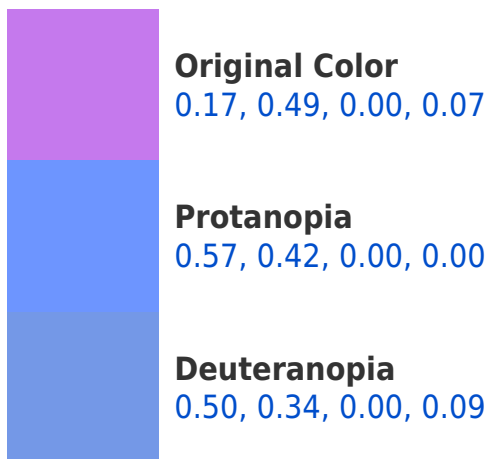

The Analogous color harmony consists of three colors that are next to each other on the color wheel.

0.64, 0.42, 0.00, 0.00

0.17, 0.49, 0.00, 0.07

0.00, 0.61, 0.26, 0.03

Triad

The Triadic color harmony groups three colors that are evenly spaced from another and form a triangle on the color wheel.

CMYK 0.17, 0.49, 0.00, 0.07

Background

This preview shows how black text looks on a background with the CMYK color 0.17, 0.49, 0.00, 0.07.

This preview shows how white text looks on a background with the CMYK color 0.17, 0.49, 0.00, 0.07.

Dichromacy

Tritanopia

0.00, 0.23, 0.17, 0.28

Trichromacy

Original Color

0.17, 0.49, 0.00, 0.07

Protanomaly

0.43, 0.44, 0.00, 0.02