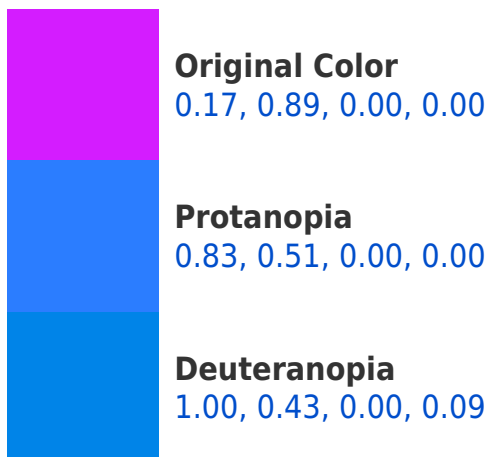

CMYK 0.17, 0.89, 0.00, 0.00

Background

This preview shows how black text looks on a background with the CMYK color 0.17, 0.89, 0.00, 0.00.

This preview shows how white text looks on a background with the CMYK color 0.17, 0.89, 0.00, 0.00.

Color Blindness Simulation

Color vision deficiency is a very complex topic, and I could not describe the different causes any better than Wikipedia does, so if you want to learn more, you should check out their [article about color blindness](#).

Dichromacy

Tritanopia

0.00, 0.47, 0.43, 0.25

Trichromacy

Original Color

0.17, 0.89, 0.00, 0.00

Protanomaly

0.59, 0.65, 0.00, 0.00