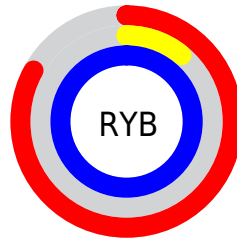

- Red (83%)
- Yellow (11%)
- Blue (100%)