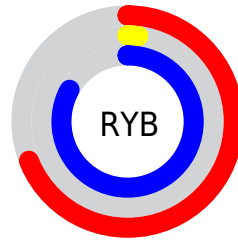

- Red (69%)
- Yellow (2%)
- Blue (83%)