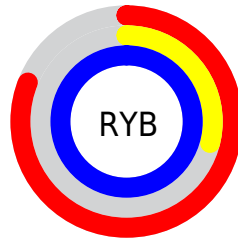

- Red (81%)
- Yellow (29%)
- Blue (100%)