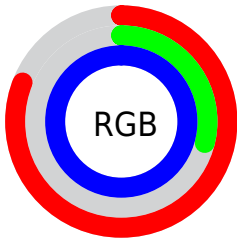

Distribution

- Red (81%)
- Green (29%)
- Blue (100%)