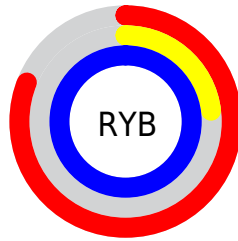

- Red (81%)
- Yellow (23%)
- Blue (100%)