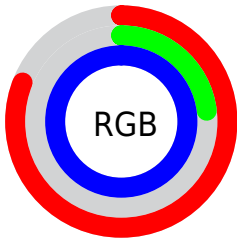

Distribution

- Red (81%)
- Green (23%)
- Blue (100%)