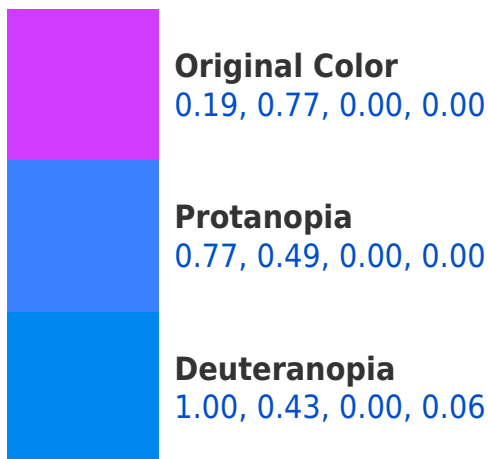

CMYK 0.19, 0.77, 0.00, 0.00

Background

This preview shows how black text looks on a background with the CMYK color 0.19, 0.77, 0.00, 0.00.

This preview shows how white text looks on a background with the CMYK color 0.19, 0.77, 0.00, 0.00.

Color Blindness Simulation

Color vision deficiency is a very complex topic, and I could not describe the different causes any better than Wikipedia does, so if you want to learn more, you should check out their [article about color blindness](#).

Dichromacy

Tritanopia

0.00, 0.41, 0.36, 0.27

Trichromacy

Original Color

0.19, 0.77, 0.00, 0.00

Protanomaly

0.56, 0.60, 0.00, 0.00

Deuteranomaly

0.69, 0.56, 0.00, 0.04

Tritanomaly

0.00, 0.53, 0.13, 0.24

Monochromacy

Original Color

0.19, 0.77, 0.00, 0.00

Achromatopsia