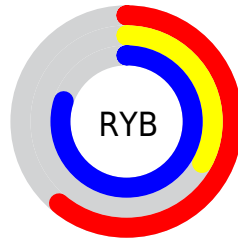

- Red (61%)
- Yellow (33%)
- Blue (80%)