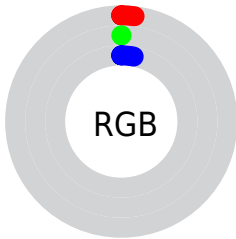

Distribution

Red (2%)

Green (0%)

Blue (3%)