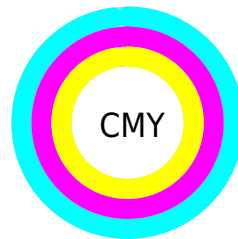

Details

The CMYK color **0.25, 1.00, 0.00, 0.97** is a dark color, and the websafe version is hex **000000**. A complement of this color would be **0.75, 0.00, 1.00, 0.97**, and the grayscale version is **0.00, 0.00, 0.00, 0.99**.

A 20% lighter version of the original color is **0.02, 0.09, 0.00, 0.79**, and **0.00, 0.00, 0.00, 1.00** is the 20% darker color. If you saturate the color by 10%, you get **0.25, 1.00, 0.00, 0.97**, and if you desaturate by 10%, it is **0.23, 0.90, 0.00, 0.97**.

Distribution

Red (2%)

Green (0%)

Blue (3%)

Red (2%)

Yellow (0%)

Blue (3%)

Cyan (25%)

Magenta (100%)

Yellow (0%)

Black (97%)

Cyan (98%)

Magenta (100%)

Yellow (97%)

Brightness & Saturation Gradients

These gradients show how the CMYK color 0.25, 1.00, 0.00, 0.97 changes by changing the brightness by 10 percent. The first figure shows a shift by +10% for each color and the second figure -10%.