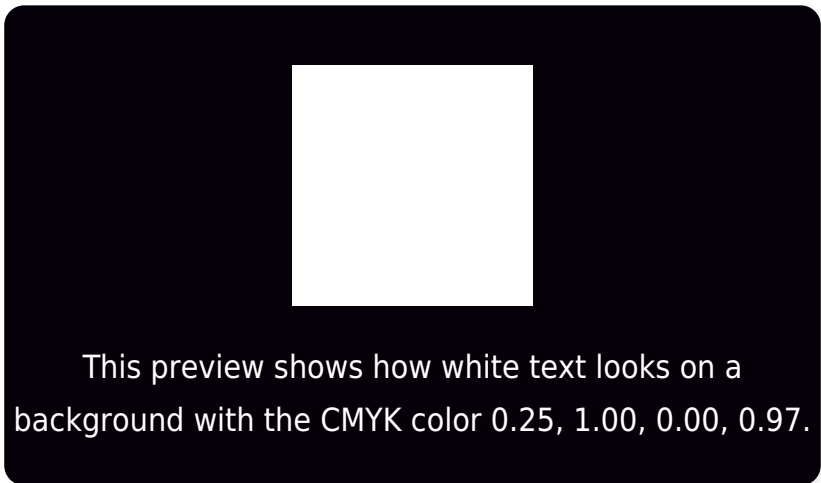

CMYK 0.25, 1.00, 0.00, 0.97

Background