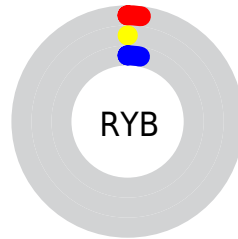

Details

The CMYK color **0.25, 1.00, 0.00, 0.97** is a dark color, and the websafe version is hex **000000**. A complement of this color would be **0.75, 0.00, 1.00, 0.97**, and the grayscale version is **0.00, 0.00, 0.00, 0.99**.

A 20% lighter version of the original color is **0.02, 0.09, 0.00, 0.79**, and **0.00, 0.00, 0.00, 1.00** is the 20% darker color. If you saturate the color by 10%, you get **0.25, 1.00, 0.00, 0.97**, and if you desaturate by 10%, it is **0.23, 0.90, 0.00, 0.97**.

Distribution

Red (2%)

Green (0%)

Blue (3%)

Red (2%)

Yellow (0%)

Blue (3%)

Cyan (25%)