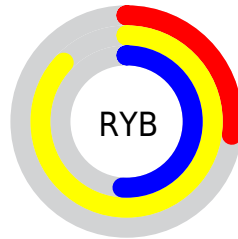

- Red (27%)
- Yellow (87%)
- Blue (51%)