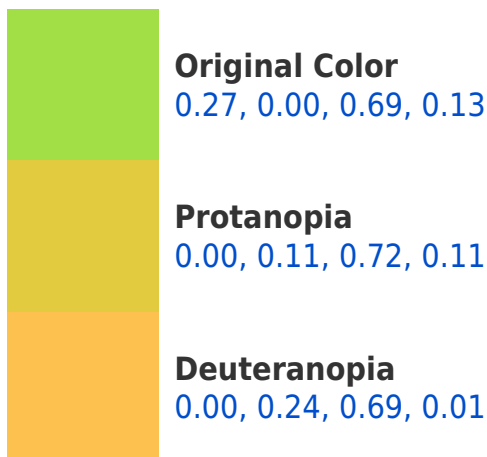

Color Contrast Check

Large Text (above 18pt) WCAG AA × Fail

Any Text WCAG AA × Fail

Large Text (above 18pt) WCAG AAA × Fail

Any Text WCAG AAA × Fail

Black Background

This preview shows how the CMYK color 0.27, 0.00, 0.69, 0.13 looks on a black background.

CMYK 0.27, 0.00, 0.69, 0.13

Background

This preview shows how black text looks on a background with the CMYK color 0.27, 0.00, 0.69, 0.13.

This preview shows how white text looks on a background with the CMYK color 0.27, 0.00, 0.69, 0.13.

Color Blindness Simulation

Color vision deficiency is a very complex topic, and I could not describe the different causes any better than Wikipedia does, so if you want to learn more, you should check out their [article about color blindness](#).

Dichromacy

Tritanopia

0.19, 0.08, 0.00, 0.12

Trichromacy

Original Color

0.27, 0.00, 0.69, 0.13

Protanomaly

0.03, 0.00, 0.69, 0.18