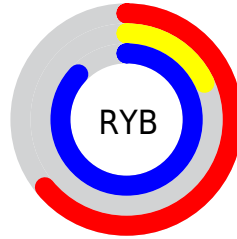

- Red (64%)
- Yellow (18%)
- Blue (87%)