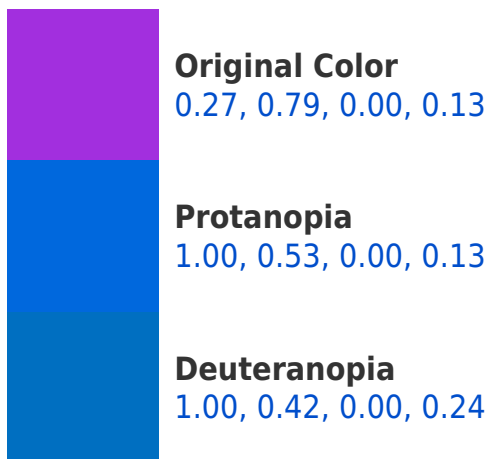

Color Contrast Check

Large Text (above 18pt) WCAG AA ✓ Pass

Any Text WCAG AA × Fail

Large Text (above 18pt) WCAG AAA × Fail

Any Text WCAG AAA × Fail

If you want to check with other color combinations, try the [Color Contrast Checker](#).

CMYK 0.27, 0.79, 0.00, 0.13

Background

This preview shows how black text looks on a background with the CMYK color 0.27, 0.79, 0.00, 0.13.

This preview shows how white text looks on a background with the CMYK color 0.27, 0.79, 0.00, 0.13.

Color Blindness Simulation

Color vision deficiency is a very complex topic, and I could not describe the different causes any better than Wikipedia does, so if you want to learn more, you should check out their [article about color blindness](#).

Dichromacy

Tritanopia

0.00, 0.33, 0.28, 0.44

Trichromacy

Original Color
0.27, 0.79, 0.00, 0.13

Protanomaly
0.73, 0.62, 0.00, 0.13

Deuteranomaly
0.71, 0.57, 0.00, 0.20

Tritanomaly
0.00, 0.48, 0.02, 0.42